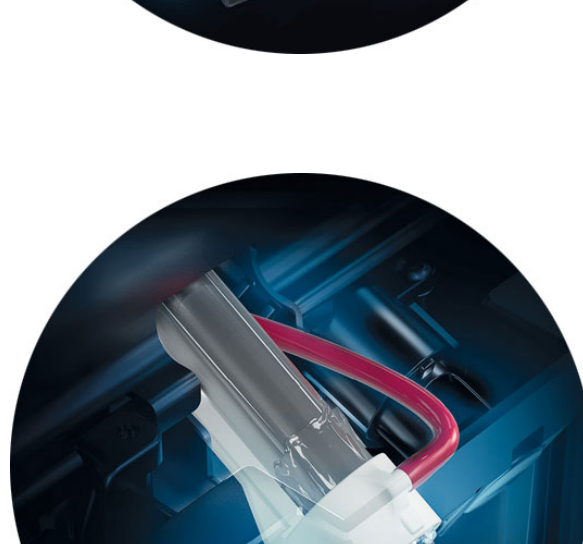

WClean - a new Smart Toilet

WClean is a new smart toilet concept that combines a bidet and a WC in a single product. Years of research and development have made it possible to merge the best Korean technology with the functionality of many patented extra features and with the elegant aesthetics that distinguish GSI sanitary ware. The electronic bidet is the beating heart of WClean, designed to meet the requirements of both private residences and contracted environments. A stainless steel nozzle provides intimate hygiene, while drying is performed by a high efficiency device. The "automatic bowl draining" function and the lime scale remover make WClean both reliable and hygienic.

The smart toilet evolution

The suspended sanitary unit is the result of a long study that led to the creation of a technically flawless and totally functional product. Neutral and spare lines accommodate different needs in the composition of the bathroom environment.

[Discover the product](#)

LED Night light

A tiny light under the bowl will guide you to find your WClean at night. Choose your favorite color. 5 colors of intensities, 5 Levels of brightness.

Energy Saving

Always keep your selected energy saving option under control.

Anti-lime function

Deep cleaning thanks to an effective programme for lime scale removal. Uses the decalcifying liquid Durgol® especially developed on the basis of water hardness.