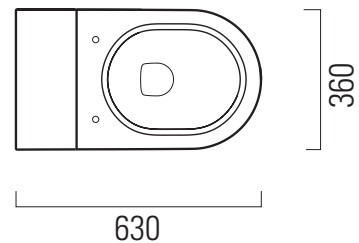

Pura

63x36 swirlflush

Wc
Monoblocco
63x36 cm
37 kg

CE

swirlflush[®] extraglaze[®] antibacterial quickrelease softclose

WC MONOBLOCCO con scarico a parete trasformabile a pavimento tramite curva tecnica non a corredo, sistema di scarico **Swirlflush**[®]

CLOSE COUPLED WC with horizontal outlet convertible to floor outlet through a technical curve not included in set, **Swirlflush**[®] system.

Colori - Colours	Codici - Codes	Fori - Tapholes
○ Bianco lucido - White glossy	8806 11	
◐ Bianco opaco - Matte white	8806 09	
● Ardesia	8806 26	
● Creta	8806 08	

Raccordi di scarico - Flushing connections	Codici - Codes	Interasse - Distance
	MCURVA MCURVAR	* 185 *180 *230
	MCURVAS	* da 165 a 235 from 165 to 235
	MCURVA90	* da 65 a 150 from 65 to 150
	MRAC	# 175