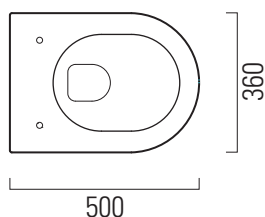

Kube X

50×36 swirlflush

Wc
50×36 cm
22 kg

CE

swirlflush®
 extraglaze antibacterial®
 quickrelease
 softclose

Wc sospeso swirlflush con sistema di fissaggio dal basso.

Wall-hung wc swirlflush installation with concealed fastening.

Colori - Colours	Codici - Codes	Fori - Tapholes
☐ Bianco lucido - White glossy	941611	
☐ Bianco opaco - Matt white	941609	
☐ Ardesia	941626	

Note

- 1 - Non è consigliato l'impiego di cassette di scarico esterne o impianti dotati di rubinetto flussometro.
  We do not recommend the use of external flushing cisterns or systems endowed with flushometer valves.
- 2 - Extraglaze solo per smaltatura lucida
  Extraglaze only for glossy glaze

Testato con i seguenti dispositivi di scarico | Tested with the following flushing mechanisms

GEBERIT Duofix SIGMA 8 cod. 111.795.00.1; GEBERIT Duofix SIGMA 8 6/3 L cod. 111.697.00.1; GEBERIT Duofix SIGMA 8 4,5/3 L cod. 111.698.00.1;
GEBERIT Monolith cod. 131.031.SL.1; GEBERIT Monolith cod. 131.021.SL.1; GEBERIT Combifix 12 cod. 110.358.00.5; GEBERIT Combifix 12 cod. 110.366.00.5;
OLI 74 Plus S80 cod. 187649 pneumatico; OLI 74 Plus S80 cod.601803 meccanico; VALSIR Tropea S S90 cod. VS0858252; ReF Optline;
TECE Square cod. 9.300.000; TECE Box Octa 8 cm cod. 9370501; VIEGA Eco Plus cod. 704070; VIEGA Prevista Pure 8 cm cod. 8513;
VIEGA Eco Plus cod. 606664; GEBERIT 111.300.00.5; GROHE Rapid SL cod.38528001 (**testato con riduttore di flusso - tested with flush reducer**)