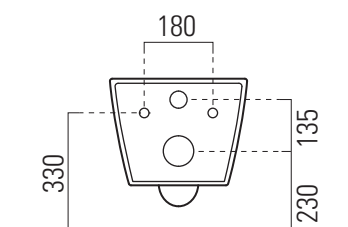

Kube X

50×36 swirlflush

Wc
50×36 cm
22 kg

CE

swirlflush®
 extraglaze antibacterial®
 quickrelease
 softclose

Wc sospeso swirlflush con sistema di fissaggio dal basso.

Wall-hung wc swirlflush installation with concealed fastening.

Colori - Colours	Codici - Codes	Fori - Tapholes
☐ Bianco lucido - White glossy	941611	
☐ Bianco opaco - Matt white	941609	
☐ Ardesia	941626	

Note

- 1 - Non è consigliato l'impiego di cassette di scarico esterne o impianti dotati di rubinetto flussometro.
  We do not recommend the use of external flushing cisterns or systems endowed with flushometer valves.
- 2 - Extraglaze solo per smaltatura lucida
  Extraglaze only for glossy glaze

Testato con i seguenti dispositivi di scarico | Tested with the following flushing mechanisms

GEBERIT Duofix SIGMA 8 cod. 111.795.00.1; GEBERIT Duofix SIGMA 8 6/3 L cod. 111.697.00.1; GEBERIT Duofix SIGMA 8 4,5/3 L cod. 111.698.00.1;
GEBERIT Monolith cod. 131.031.SL.1; GEBERIT Monolith cod. 131.021.SL.1; GEBERIT Combifix 12 cod. 110.358.00.5; GEBERIT Combifix 12 cod. 110.366.00.5;
OLI 74 Plus S80 cod. 187649 pneumatico; OLI 74 Plus S80 cod.601803 meccanico; VALSIR Tropea S S90 cod. VS0858252; ReF Optline;
TECE Square cod. 9.300.000; TECE Box Octa 8 cm cod. 9370501; VIEGA Eco Plus cod. 704070; VIEGA Prevista Pure 8 cm cod. 8513;
VIEGA Eco Plus cod. 606664; GEBERIT 111.300.00.5; GROHE Rapid SL cod.38528001 (**testato con riduttore di flusso - tested with flush reducer**)