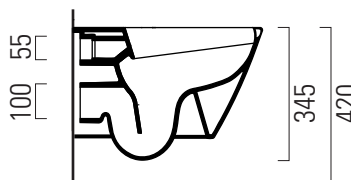

Kube X

50×36 swirlflush

Wc
50×36 cm
22 kg

CE

swirlflush®
 extraglaze antibacterial®
 quickrelease
 softclose

Wc sospeso swirlflush con sistema di fissaggio dal basso.

Wall-hung wc swirlflush installation with concealed fastening.

Colori - Colours	Codici - Codes	Fori - Tapholes
☐ Bianco lucido - White glossy	941611	
☐ Bianco opaco - Matt white	941609	
☐ Ardesia	941626	

Note

- 1 - Non è consigliato l'impiego di cassette di scarico esterne o impianti dotati di rubinetto flussometro.
  We do not recommend the use of external flushing cisterns or systems endowed with flushometer valves.
- 2 - Extraglaze solo per smaltatura lucida
  Extraglaze only for glossy glaze

Testato con i seguenti dispositivi di scarico | Tested with the following flushing mechanisms

GEBERIT Duofix SIGMA 8 cod. 111.795.00.1; GEBERIT Duofix SIGMA 8 6/3 L cod. 111.697.00.1; GEBERIT Duofix SIGMA 8 4,5/3 L cod. 111.698.00.1;
GEBERIT Monolith cod. 131.031.SL.1; GEBERIT Monolith cod. 131.021.SL.1; GEBERIT Combifix 12 cod. 110.358.00.5; GEBERIT Combifix 12 cod. 110.366.00.5;
OLI 74 Plus S80 cod. 187649 pneumatico; OLI 74 Plus S80 cod.601803 meccanico; VALSIR Tropea S S90 cod. VS0858252; ReF Optline;
TECE Square cod. 9.300.000; TECE Box Octa 8 cm cod. 9370501; VIEGA Eco Plus cod. 704070; VIEGA Prevista Pure 8 cm cod. 8513;
VIEGA Eco Plus cod. 606664; GEBERIT 111.300.00.5; GROHE Rapid SL cod.38528001 (**testato con riduttore di flusso - tested with flush reducer**)